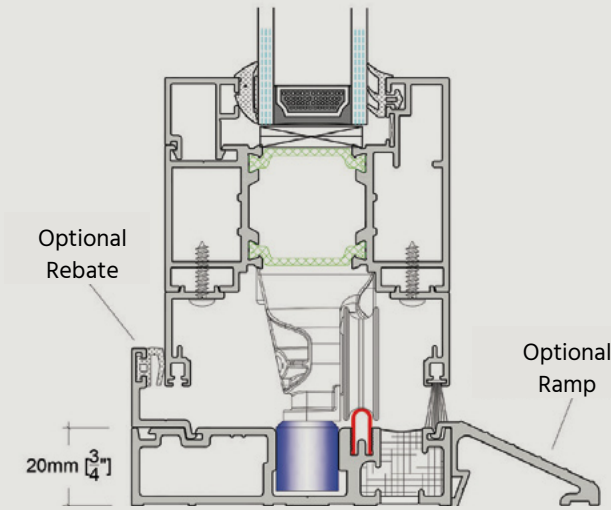

Low threshold detail