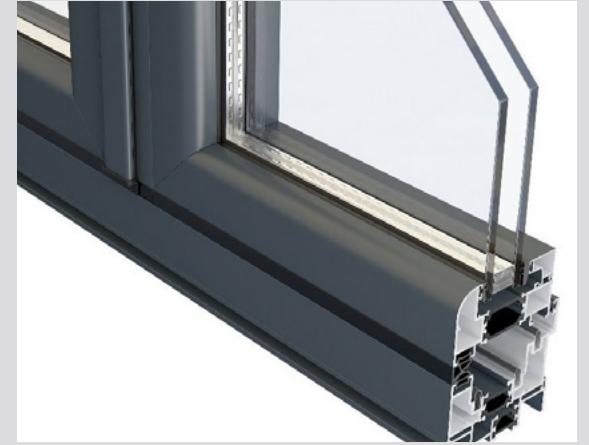

PROFILES

With slim rounded profiles, superior quality and superb specifications, the Ezifold bi-folding door are highly sought after as the latest generation bi-folding door.

These door systems have been designed to have a range of qualities including a bottom hung gearing system. You won't have to worry about maintenance as they offer smooth running lines as well as ensuring long-term reliability.

- PAS 24 and Document Q compliant, offering premium security.
- 30mm thick thermal breaks enable impressive U Values
- Weather tested by the requirements of BS6375 Part 1 Weather Testing