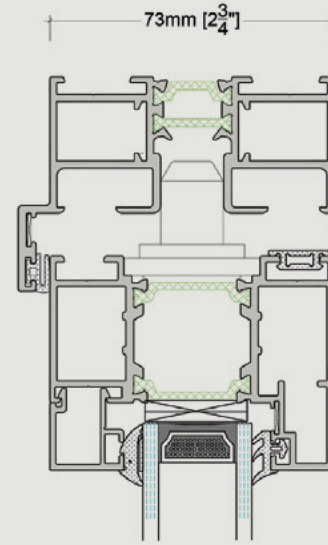

Head detail