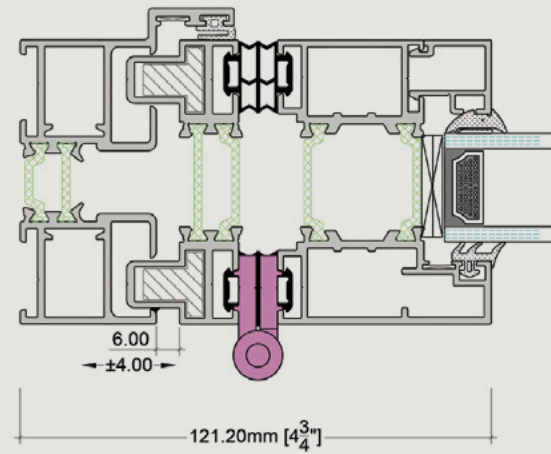

Outer frame detail with adjustable jamb