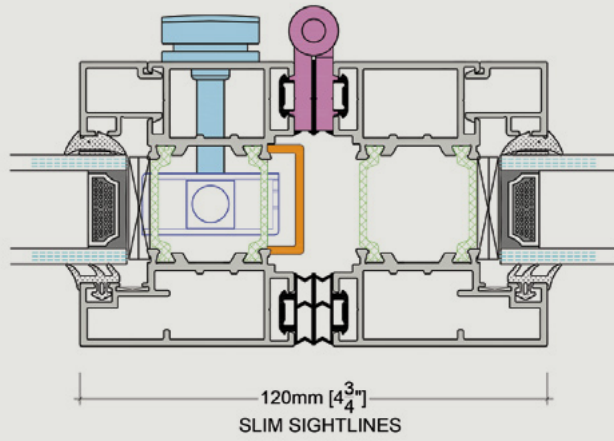

Intermediate detail integrated lock