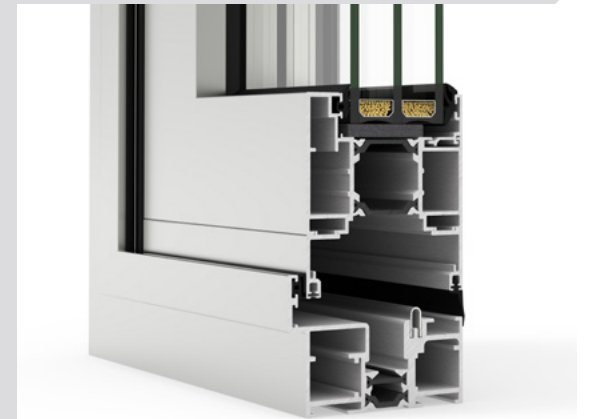

PROFILES

With slim rounded profiles, superior quality and superb specifications, the Ezifold bi-folding door are highly sought after as the latest generation bi-folding door.

These door systems have been designed to have a range of qualities including a bottom hung gearing system. You won't have to worry about maintenance as they offer smooth running lines as well as ensuring long-term reliability.

- PAS 24 and Document Q compliant, offering premium security.
- 30mm thick thermal breaks enable impressive U Values
- Weather tested by the requirements of BS6375 Part 1 Weather Testing