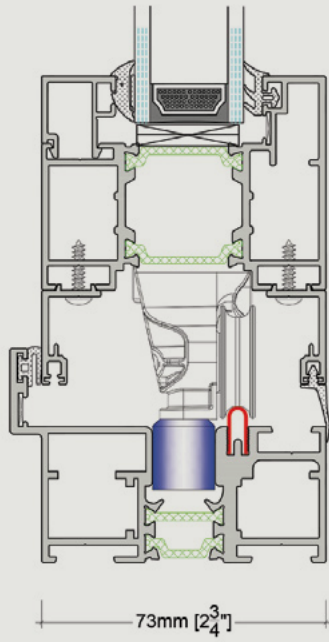

Standard threshold detail